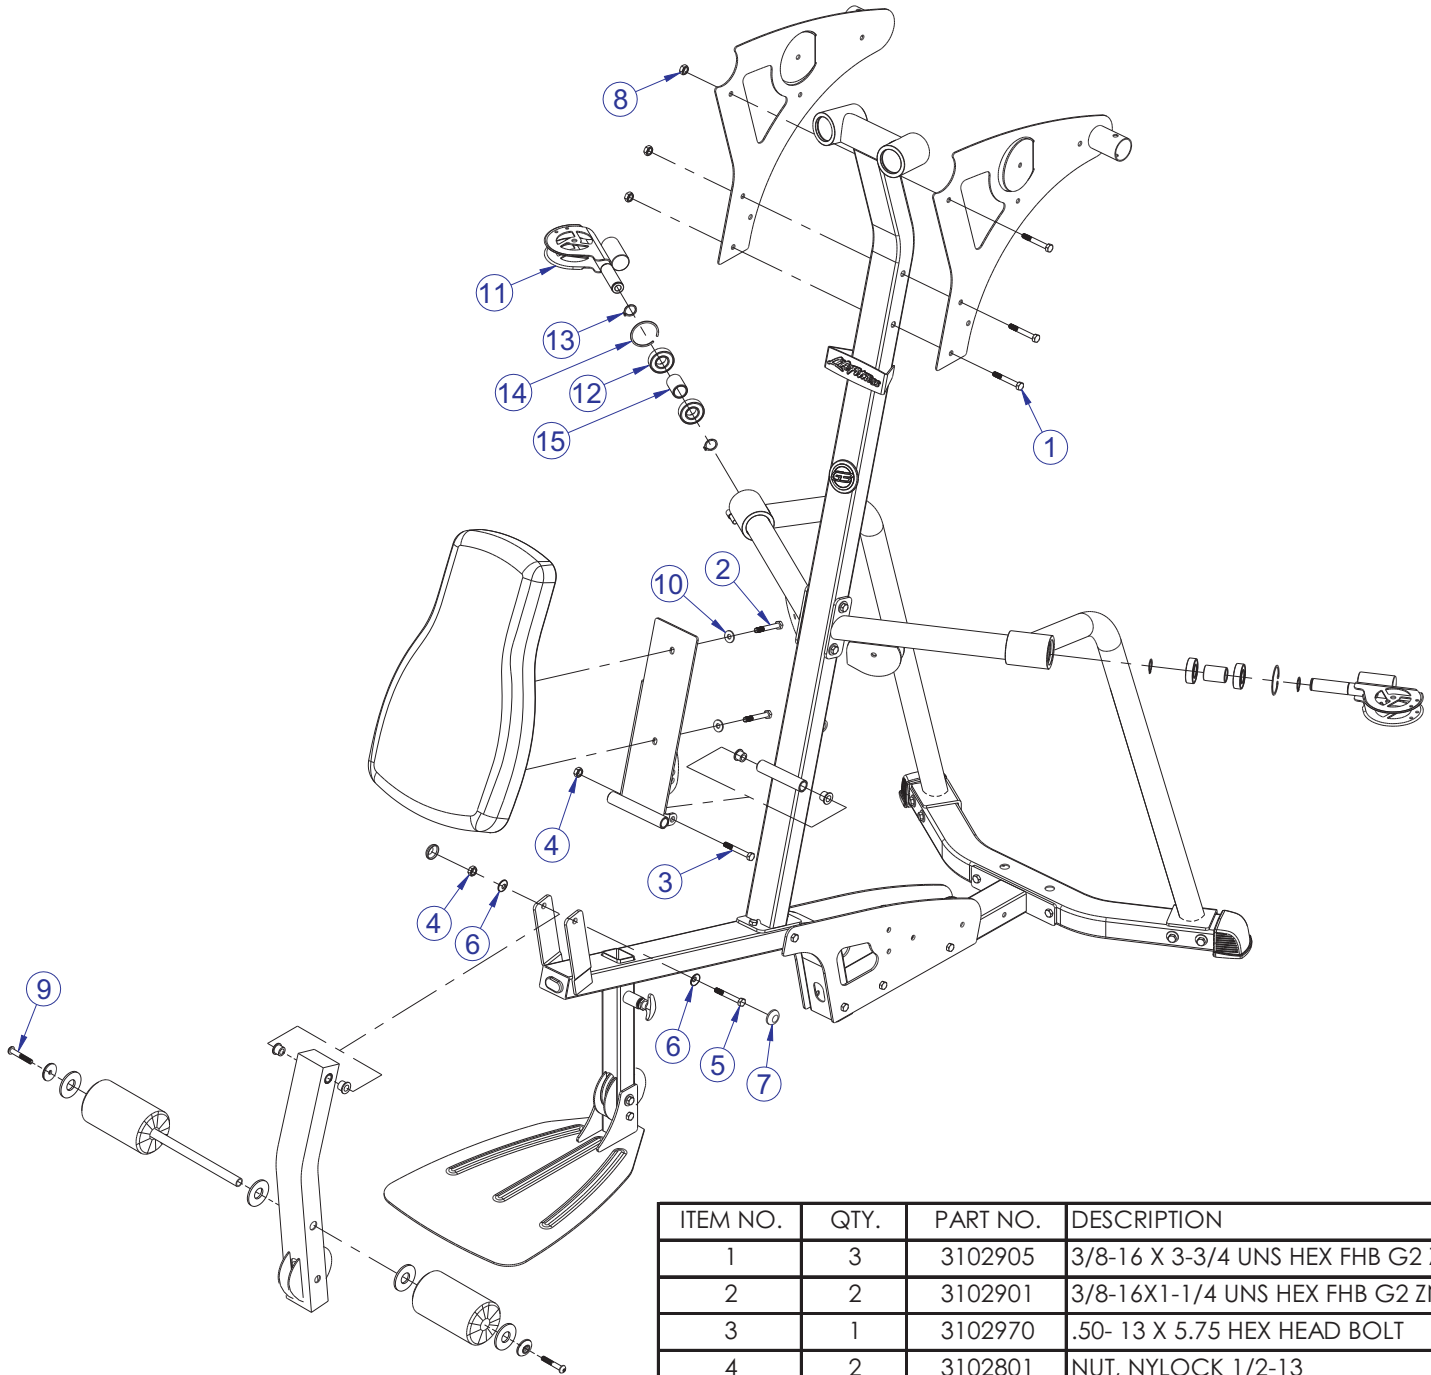

G3-001 G3 HOME GYM COMPONENT ASSEMBLY III

ITEM NO.	QTY.	PART NO.	DESCRIPTION
1	3	3102905	3/8-16 X 3-3/4 UNS HEX FHB G2 ZN
2	2	3102901	3/8-16X1-1/4 UNS HEX FHB G2 ZN
3	1	3102970	.50- 13 X 5.75 HEX HEAD BOLT
4	2	3102801	NUT, NYLOCK 1/2-13
5	1	3102917	1/2-13X4 UNS HEX FHB G2 ZN
6	2	6866801	WASHER, RH 1/2 ID
7	2	8596001	CAP, RH
8	3	3102802	VMI NUT, NYLOCK 3/8-16
9	2	3268301	CAP SCREW, BTN HD 3/8-16 BO
10	2	3102514	WASHER, FLAT 3/8 IN SAE ST ZN
11	2	8594701	ASSY, MID SWIVEL PULLEY
12	4	3235601	BEARING, 6205 BALL
13	4	3232401	RNG, BRE .230,5100-25, ST,PP,B
14	2	8594801	SPIRAL RING, 52MM
15	2	7330006	SPACER, INTERNAL